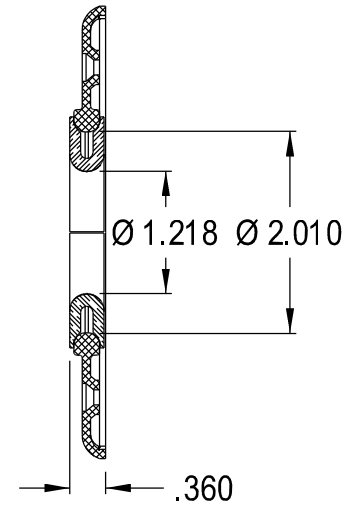

.750" BUSHING
FOR 2-GANG

1.250" BUSHING
FOR 2-GANG

Arlington Industries, Inc.

1 Stauffer Industrial Park
Scranton, Pa 18517

CESP2