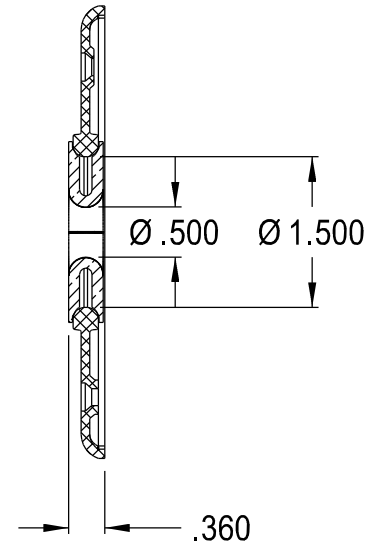

1.000" BUSHING  
FOR 1-GANG

.500" BUSHING  
FOR 1-GANG

.312" BUSHING  
FOR 1-GANG

**Arlington Industries, Inc.**

1 Stauffer Industrial Park  
Scranton, Pa 18517

CESP1