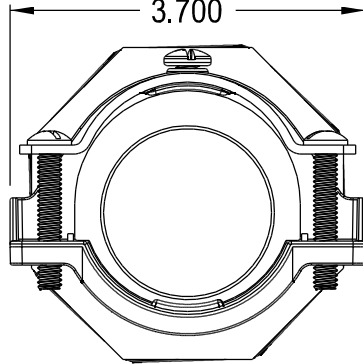

4.864

3.700

DRY ONLY  
ARLINGTON INDUSTRIES INC.

**Arlington Industries, Inc.**

1 Stauffer Industrial Park

Scranton, Pa 18517

841536 TRANSITION FITTING

(COMPRESSION)