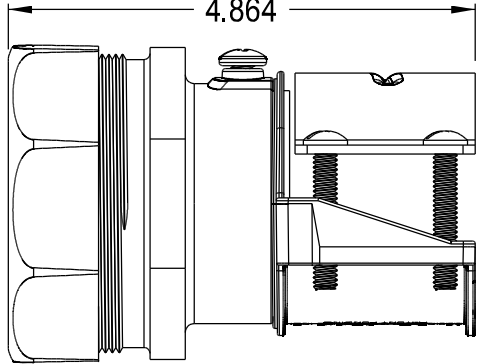

4.864

3.700

DRY ONLY  
ARLINGTON INDUSTRIES INC.

**Arlington Industries, Inc.**

1 Stauffer Industrial Park

Scranton, Pa 18517

841536 TRANSITION FITTING

(COMPRESSION)