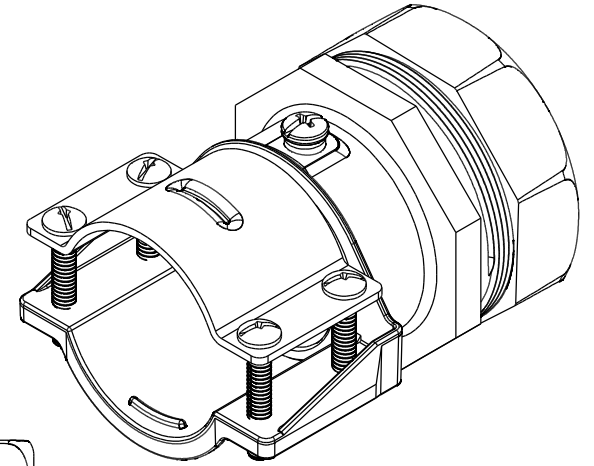

4.864

3.700

DRY ONLY  
ARLINGTON INDUSTRIES INC.

**Arlington Industries, Inc.**

1 Stauffer Industrial Park

Scranton, Pa 18517

841536 TRANSITION FITTING

(COMPRESSION)